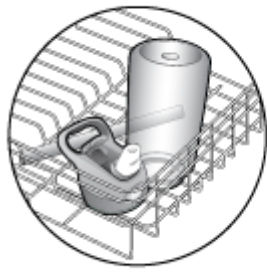

OR

- ALWAYS STORE PRODUCT WITH LID REMOVED and spout in open position to allow parts to dry completely.

TO OPEN

TO CLOSE

- Do not pull or rotate the spout shield as it may cause damage to the lid.
- Silicone drink spout is not removable.