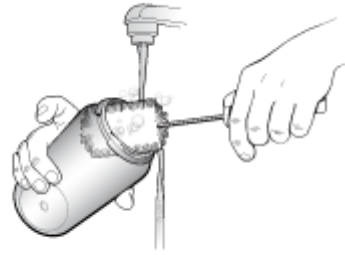

CLEANING INSTRUCTIONS

- Wash thoroughly before first use.
- RINSE LID IMMEDIATELY AFTER EACH USE with warm water and spout in the open position.
- Remove straw for best results.

- Then wash lid in top rack of dishwasher, or soak lid for 10 minutes in hot, soapy tap water.
- Rinse thoroughly.
- Bodies are top-rack dishwasher safe and can also be hand washed with warm water and a mild detergent and then rinsed thoroughly.

OR

- ALWAYS STORE PRODUCT WITH LID REMOVED and spout in open position to allow parts to dry completely.

TO OPEN

TO CLOSE

- Do not pull or rotate the spout shield as it may cause damage to the lid.
- Silicone drink spout is not removable.