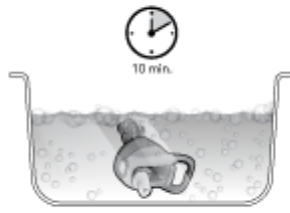

CLEANING INSTRUCTIONS

- Wash thoroughly before first use.
- RINSE LID IMMEDIATELY AFTER EACH USE with warm water and spout in the open position.
- Remove straw for best results.

- Then wash lid in top rack of dishwasher, or soak lid for 10 minutes in hot, soapy tap water.
- Rinse thoroughly.
- Bodies are top-rack dishwasher safe and can also be hand washed with warm water and a mild detergent and then rinsed thoroughly.

OR

- ALWAYS STORE PRODUCT WITH LID REMOVED and spout in open position to allow parts to dry completely.

TO OPEN

TO CLOSE

- Do not pull or rotate the spout shield as it may cause damage to the lid.
- Silicone drink spout is not removable.