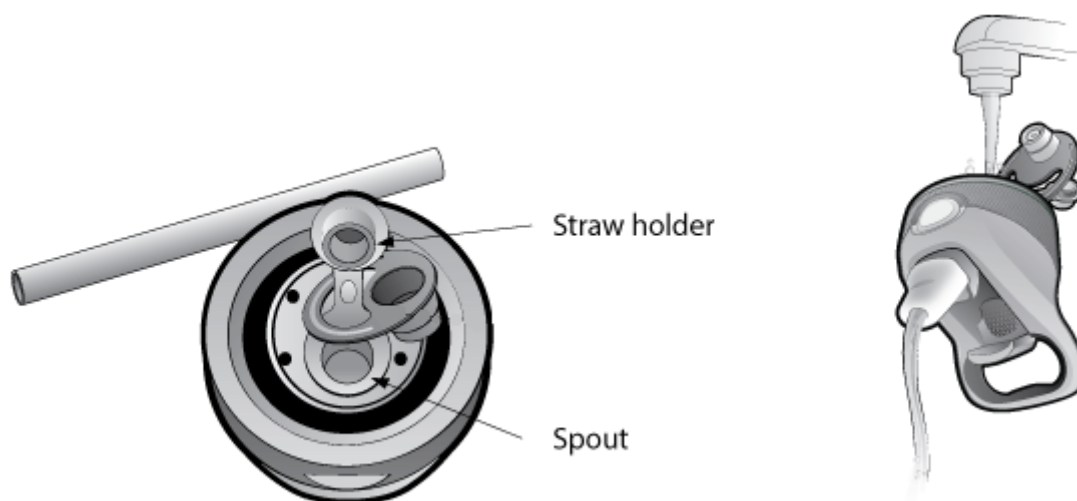

contigo®

AUTOSPOUT® Kids' Bottle Care and Use Instructions

CAUTION

- Not for use with hot, carbonated, pulpy or perishable beverages.
- Not intended for children under 3 years of age.
- Do not microwave or freeze.
- Do not use cleaners containing bleach, chlorine, abrasives and/or other harsh chemicals.
- DO NOT overfill. Fill liquids to just below the threading in the body.
- DO NOT continue to use if damaged.

CLEANING INSTRUCTIONS

- Wash thoroughly before first use.
- RINSE LID IMMEDIATELY AFTER EACH USE with warm water and spout in the open position.
- Remove straw for best results.

- Then wash lid in top rack of dishwasher, or soak lid for 10 minutes in hot, soapy tap water.
- Rinse thoroughly.
- Bodies are top-rack dishwasher safe and can also be hand washed with warm water and a mild detergent and then rinsed thoroughly.